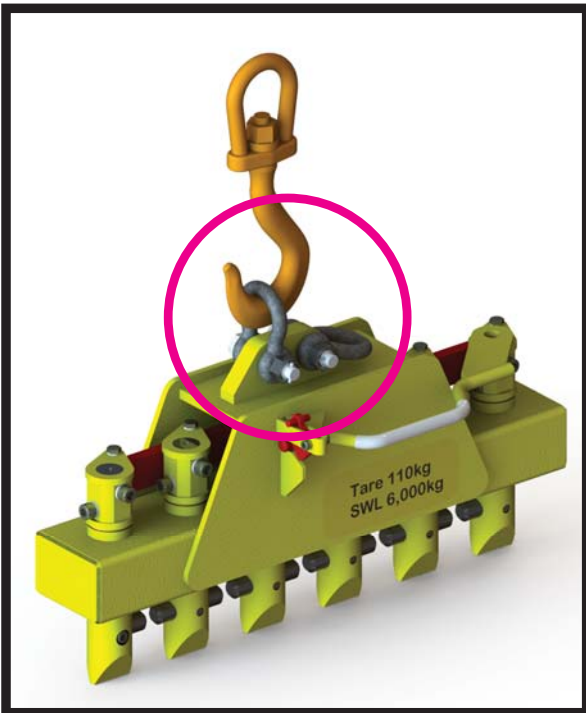

THOMSON ENGINEERING DESIGN LTD

Valley Road, Cinderford, Gloucestershire UK
Tel: +44 1594 82 66 11 email: sales@thomsondesignuk.com

1

3

5

2

4