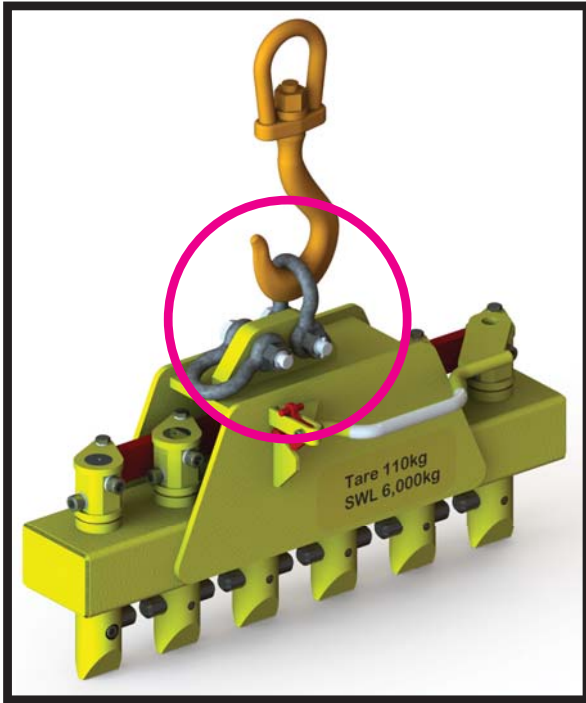

THOMSON ENGINEERING DESIGN LTD

Valley Road, Cinderford, Gloucestershire UK
Tel: +44 1594 82 66 11 email: sales@thomsondesignuk.com

1

3

5

2

4