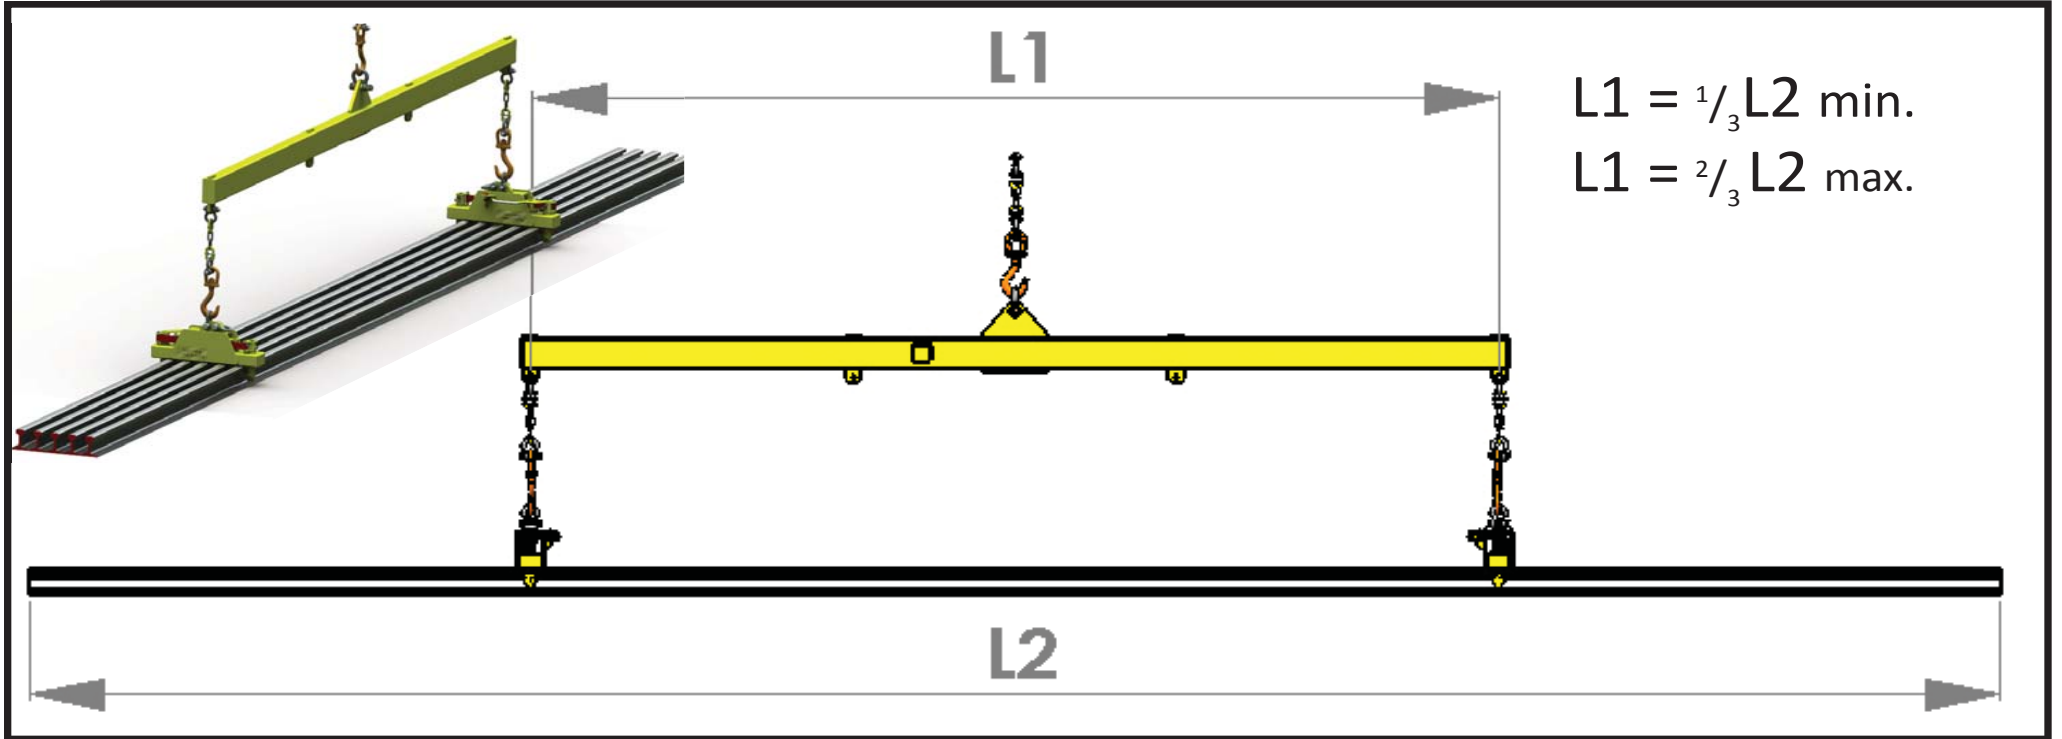

THOMSON ENGINEERING DESIGN LTD

Valley Road, Cinderford, Gloucestershire UK
Tel: +44 1594 82 66 11 email: sales@thomsondesignuk.com

1

3

5

2

4